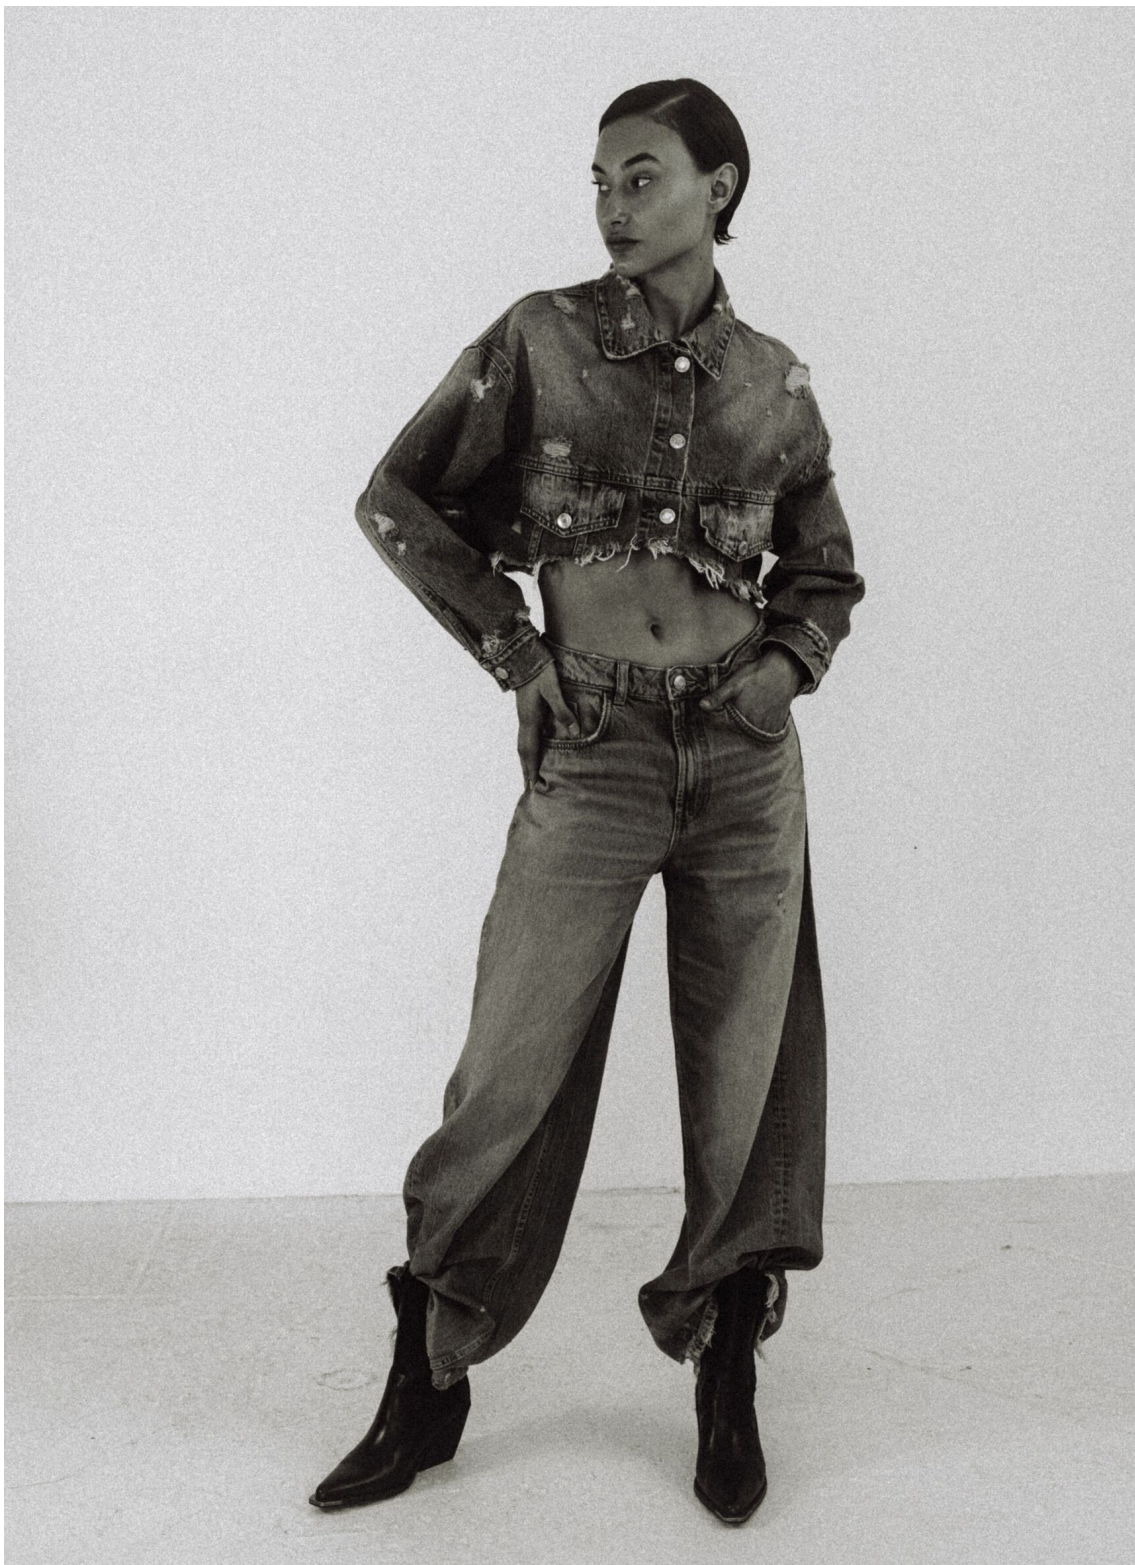

HESLEN BECKER

height 5'9.5 · bust 32.5" · cup A/B · waist 24" · hips 35" · dress 36 EU/6 US/8 UK
shoes size 40 EU/9 US/6.5 UK · hair brown · eyes brown